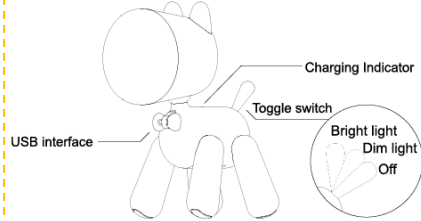

Quick Start Guide Lay-out

Quick start guide for KIDYLAMP

Product Introduction

Product name : KIDYLAMP
Product model : JP- xgtd
Input voltage : DC 5V ==
Accessories : USB cable ×1
Material : ABS+PC
Weight : 278g
Size : 180×100×210mm