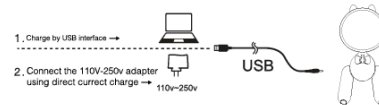

Warranty and service

Warranty
Please contact the Point of Sales where you bought the product

Service
2-year warranty (from date of purchase) is included under proper usage.

Warranty doesn't cover parts other than KIDYLAMP it-self.

Under these circumstances, warranty doesn't apply :

- A. Artificial destruction, inappropriate use, or used for commercial purposes
- B. Warranty expired
- C. Failure to present the Warranty Card
- D. Content of the Warranty Card is inconsistent with the actual object, or blurred and unrecognizable
- E. Dirt and scratches on the product itself or accessories.
- F. Repaired and modified by the user, damaged by natural disaster or external force

Multilingual Instruction Download

Download instruction manual in your language.
Téléchargez le manuel d'instructions dans votre langue.
Laden Sie die Bedienungsanleitung in Ihrer Sprache herunter.
Scarica il manuale di istruzioni nella tua lingua.
Descarga el manual de instrucciones en tu idioma.
Download de handleiding in uw taal.
Descarcati manualul de instructiuni în limba dorita.
Κατεβάστε το εγχειρίδιο οδηγιών στη γλώσσα σας.

For your better experience to use the product, please read the instruction carefully before using.