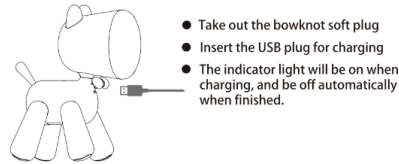

Recharging Method

- Take out the bowknot soft plug
- Insert the USB plug for charging
- The indicator light will be on when charging, and be off automatically when finished.

⚠ Notice

Type of electricity supply

- **Charged through computer:** plug one side of USB line into the micro socket and another side of USB connected with the computer.
- **Charged through electric outlet:** plug one side of USB line into the micro socket and another side of USB connected with the attaching.